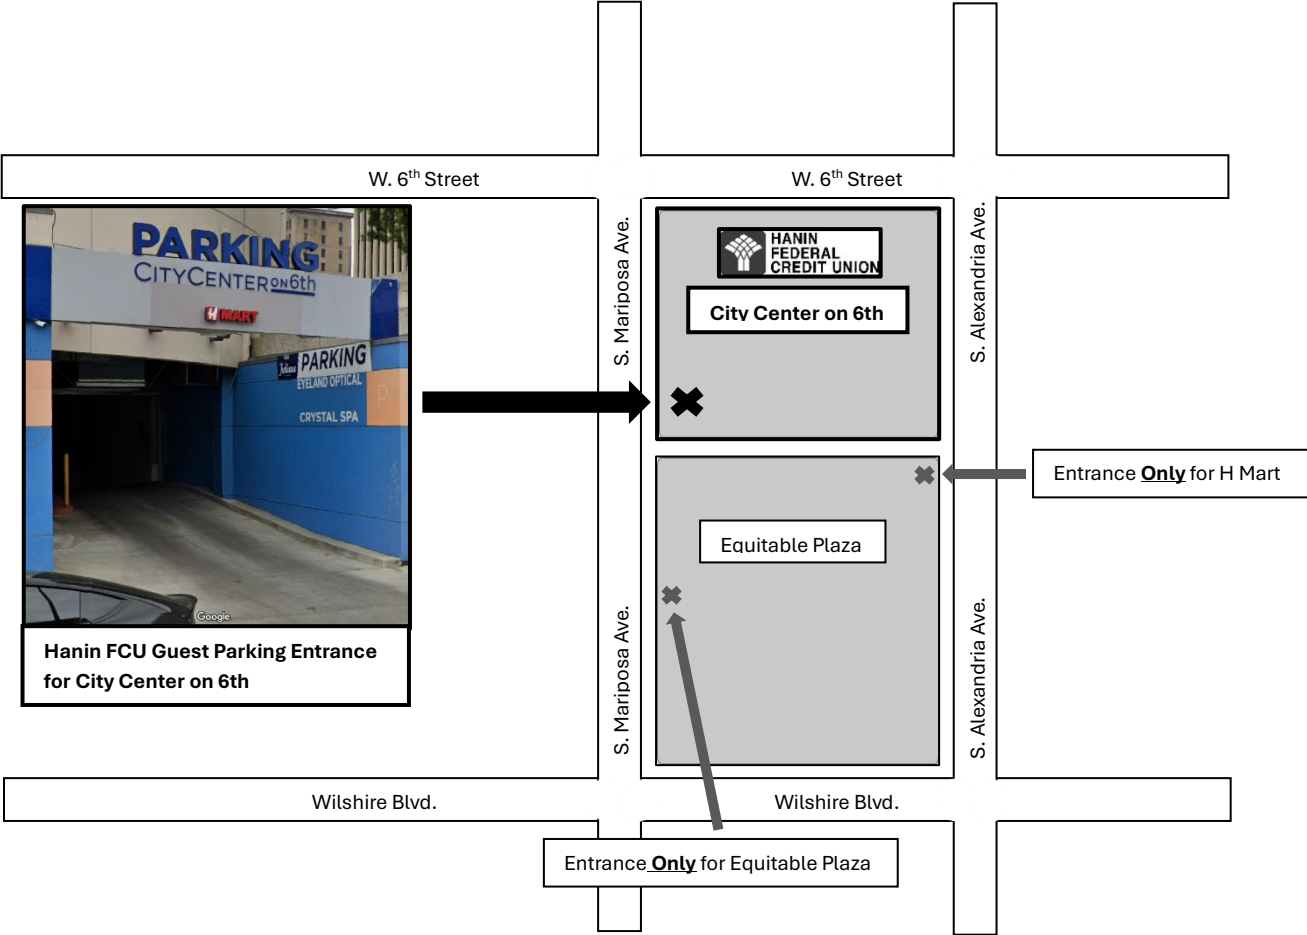

Hanin FCU Guest Parking on S. Mariposa Ave. for City Center on 6th

- Please have your **license plate** number ready to validate your visit to the Hanin FCU branch.

- Hanin FCU guest parking entrance is located on S. Mariposa Ave for City Center on 6th.
- Hanin FCU provides parking validation **only** for City Center on 6th's underground parking.
- Validation is **not available** for the designated H Mart parking lot or the Equitable Plaza parking lot.